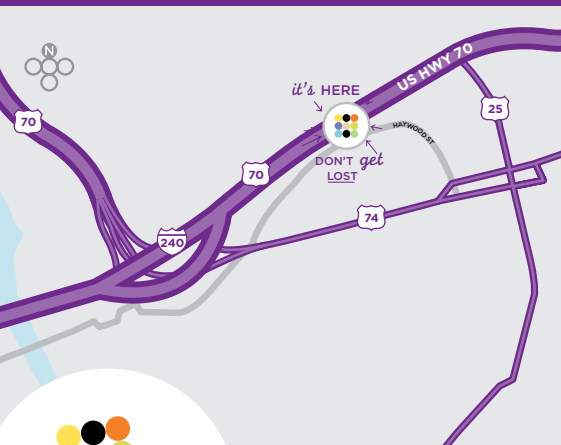

EARN FREE NIGHTS

- Join the Hyatt Gold Passport® global loyalty program and earn free nights at Hyatt hotels and resorts worldwide

EXPLORE

- Biltmore Estate
- US Cellular Center
- Basilica of St. Lawrence
- Grove Park Inn
- Grove Arcade

NOW OVER 200 *hotel locations AND COUNTING*, SO YOU'LL NEVER HAVE
TO SETTLE FOR ANY PLACE LESS THAN HYATT PLACE

HYATT PLACE ASHEVILLE/DOWNTOWN

199 Haywood Street
Asheville, NC, 28801, USA
P 828 505 8500
F 828 505 8477
hyattplaceashville.com